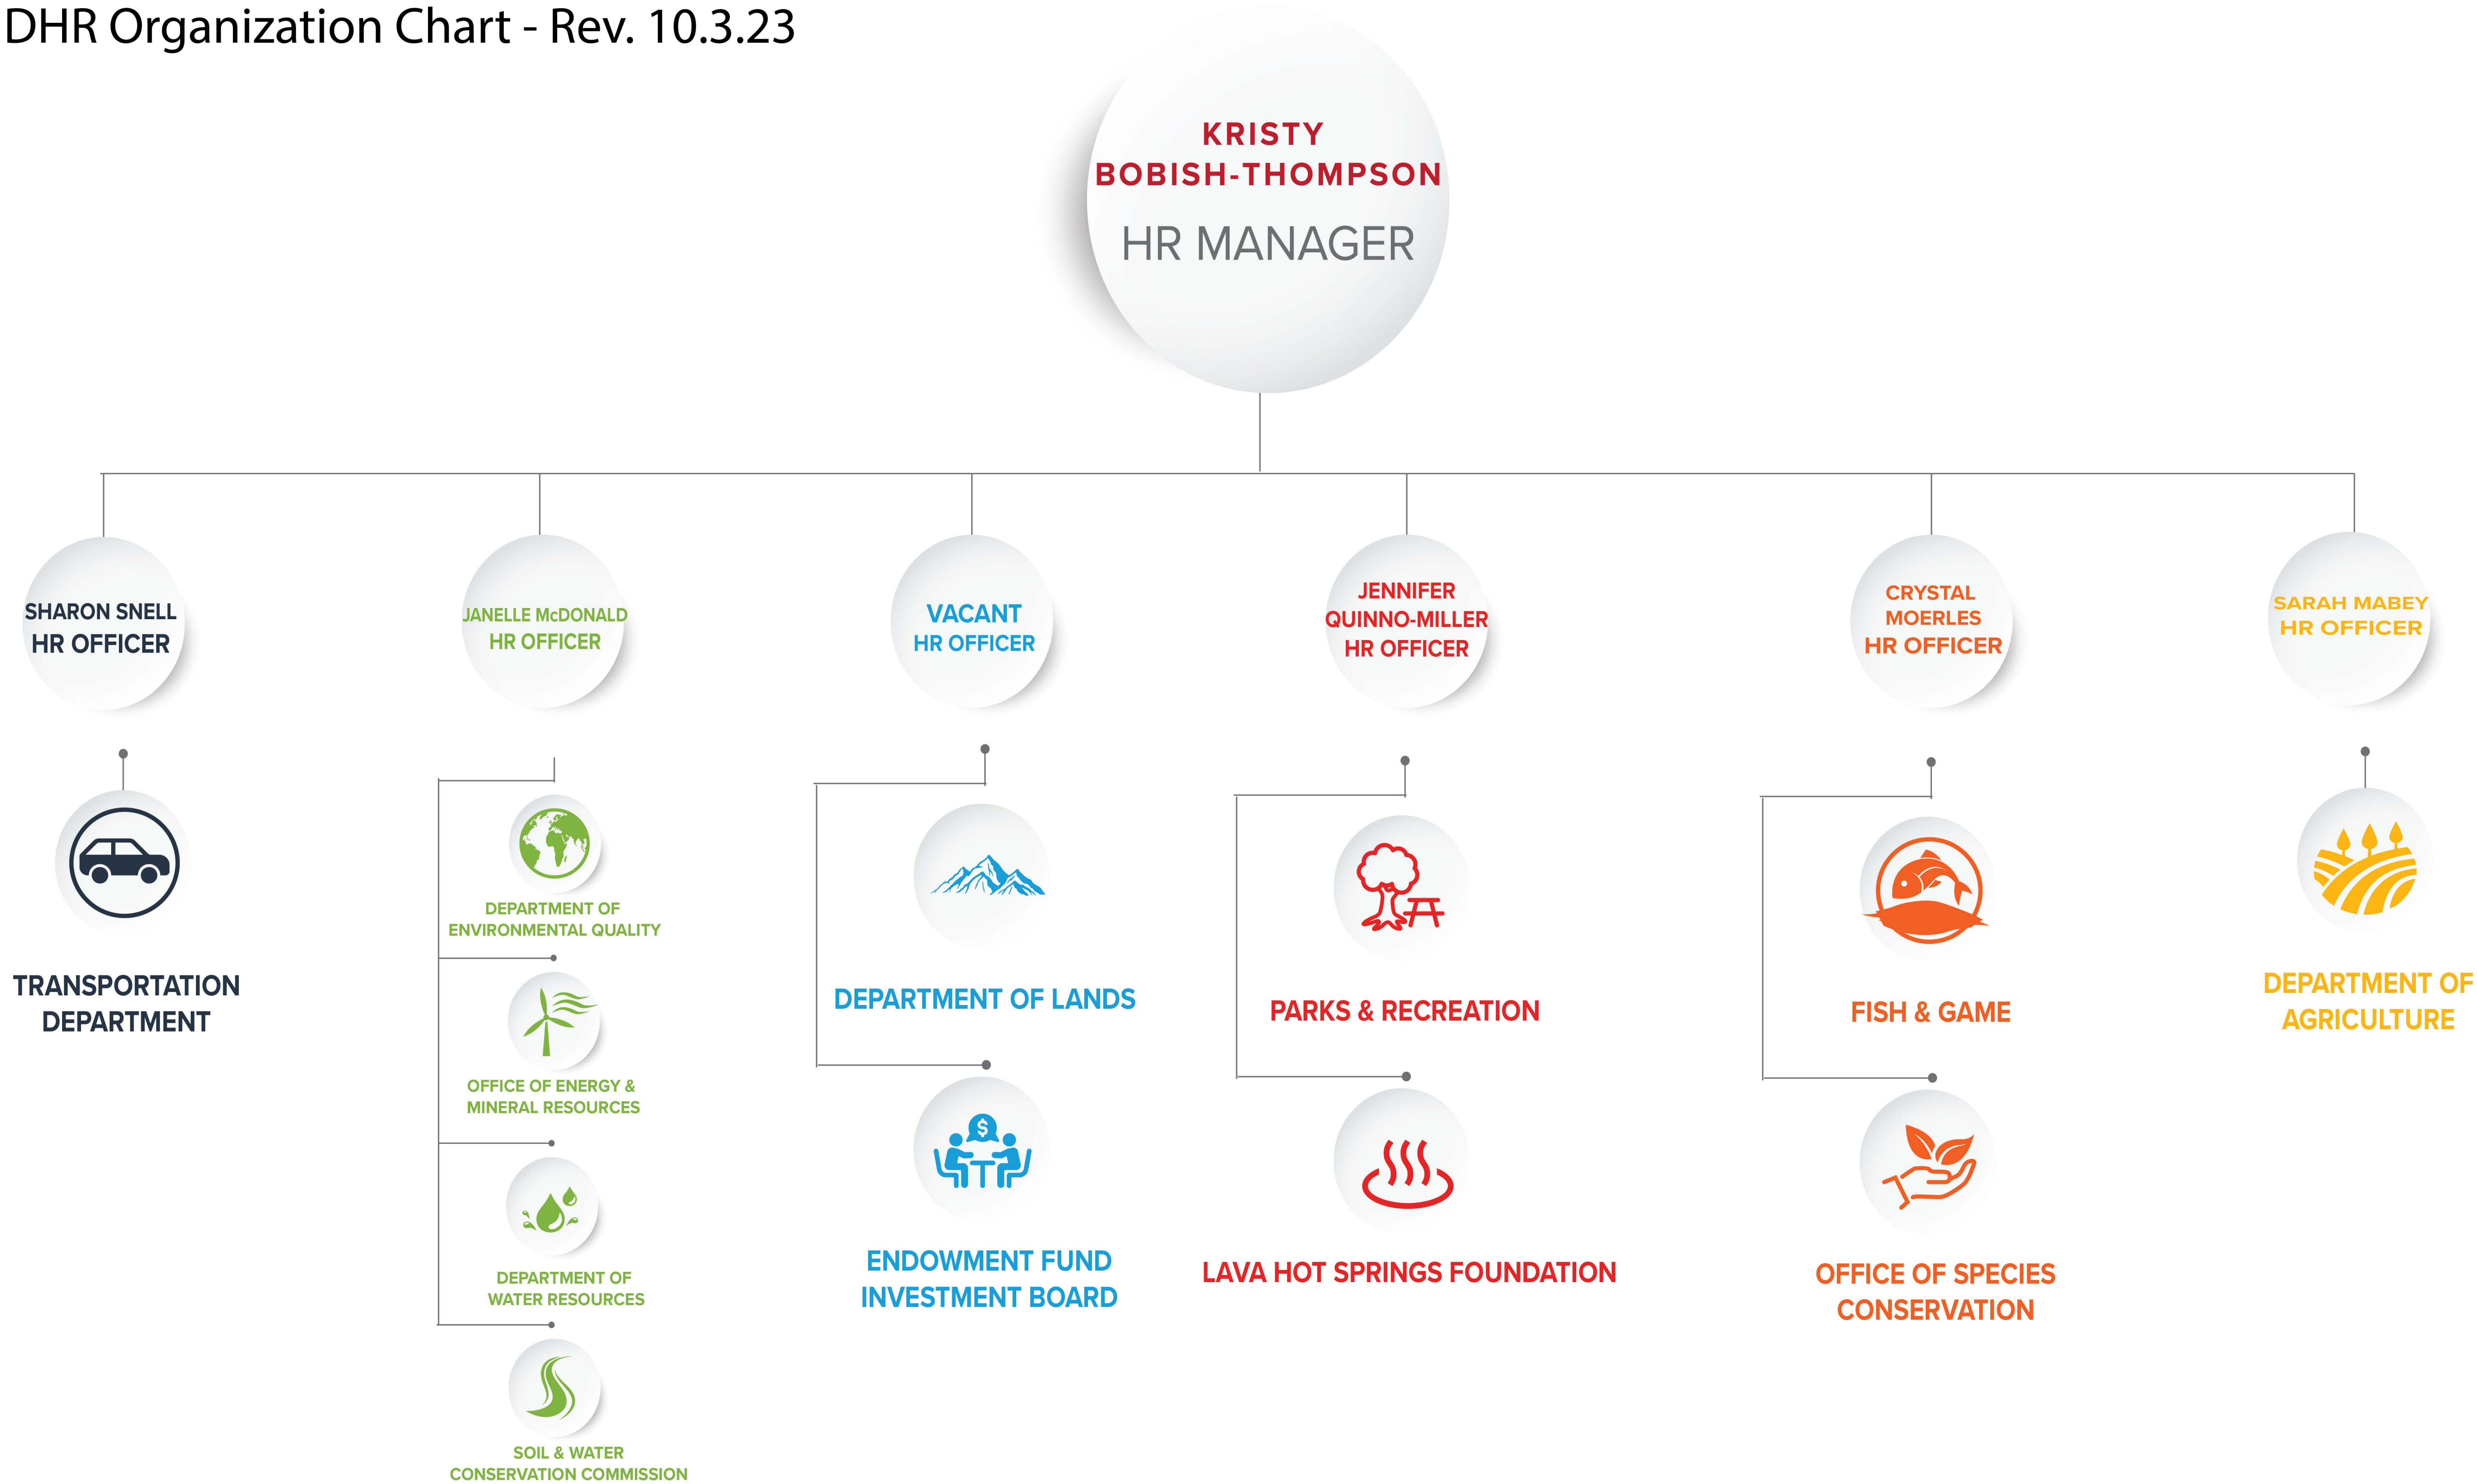

DHR Organization Chart - Rev. 10.3.23

DHR Organization Chart - Rev. 9.26.23

ANDREA RYAN
HR MANAGER

DHR Organization Chart - Rev. 10.16.23