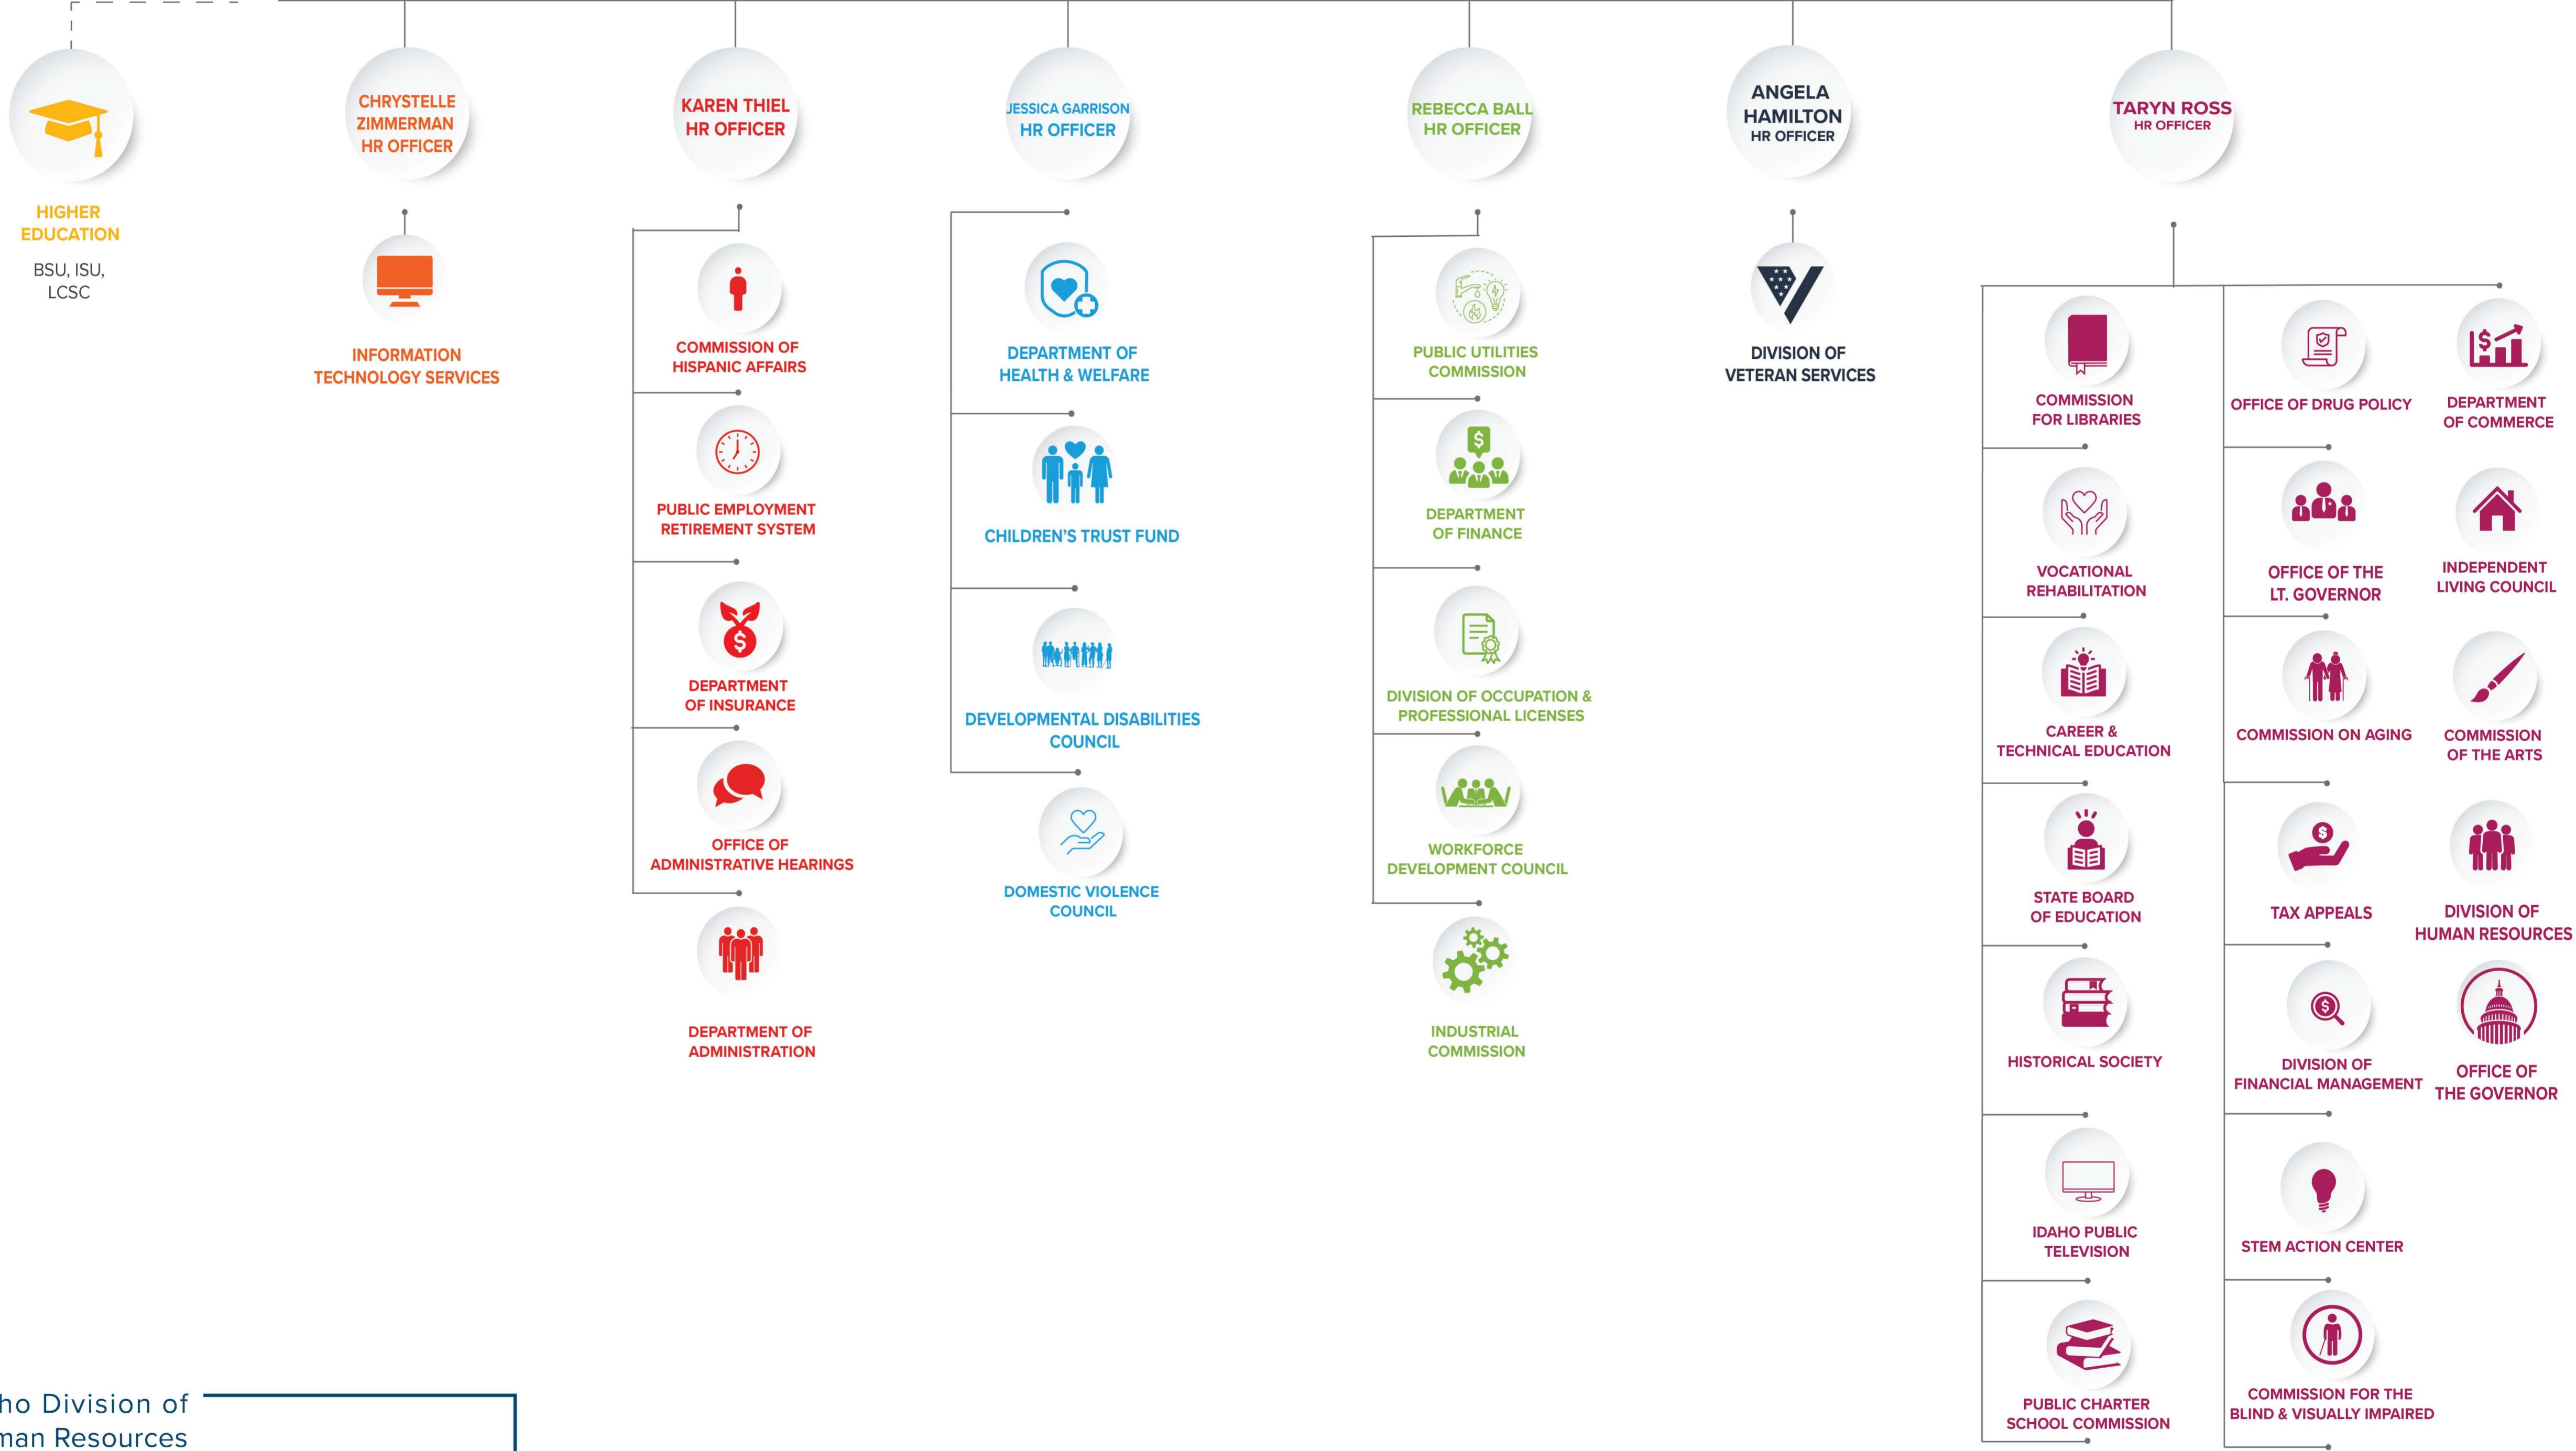

DHR Organization Chart - Rev. 10.3.23

DHR Organization Chart - Rev. 9.26.23

ANDREA RYAN
HR MANAGER

DHR Organization Chart - Rev. 10.16.23