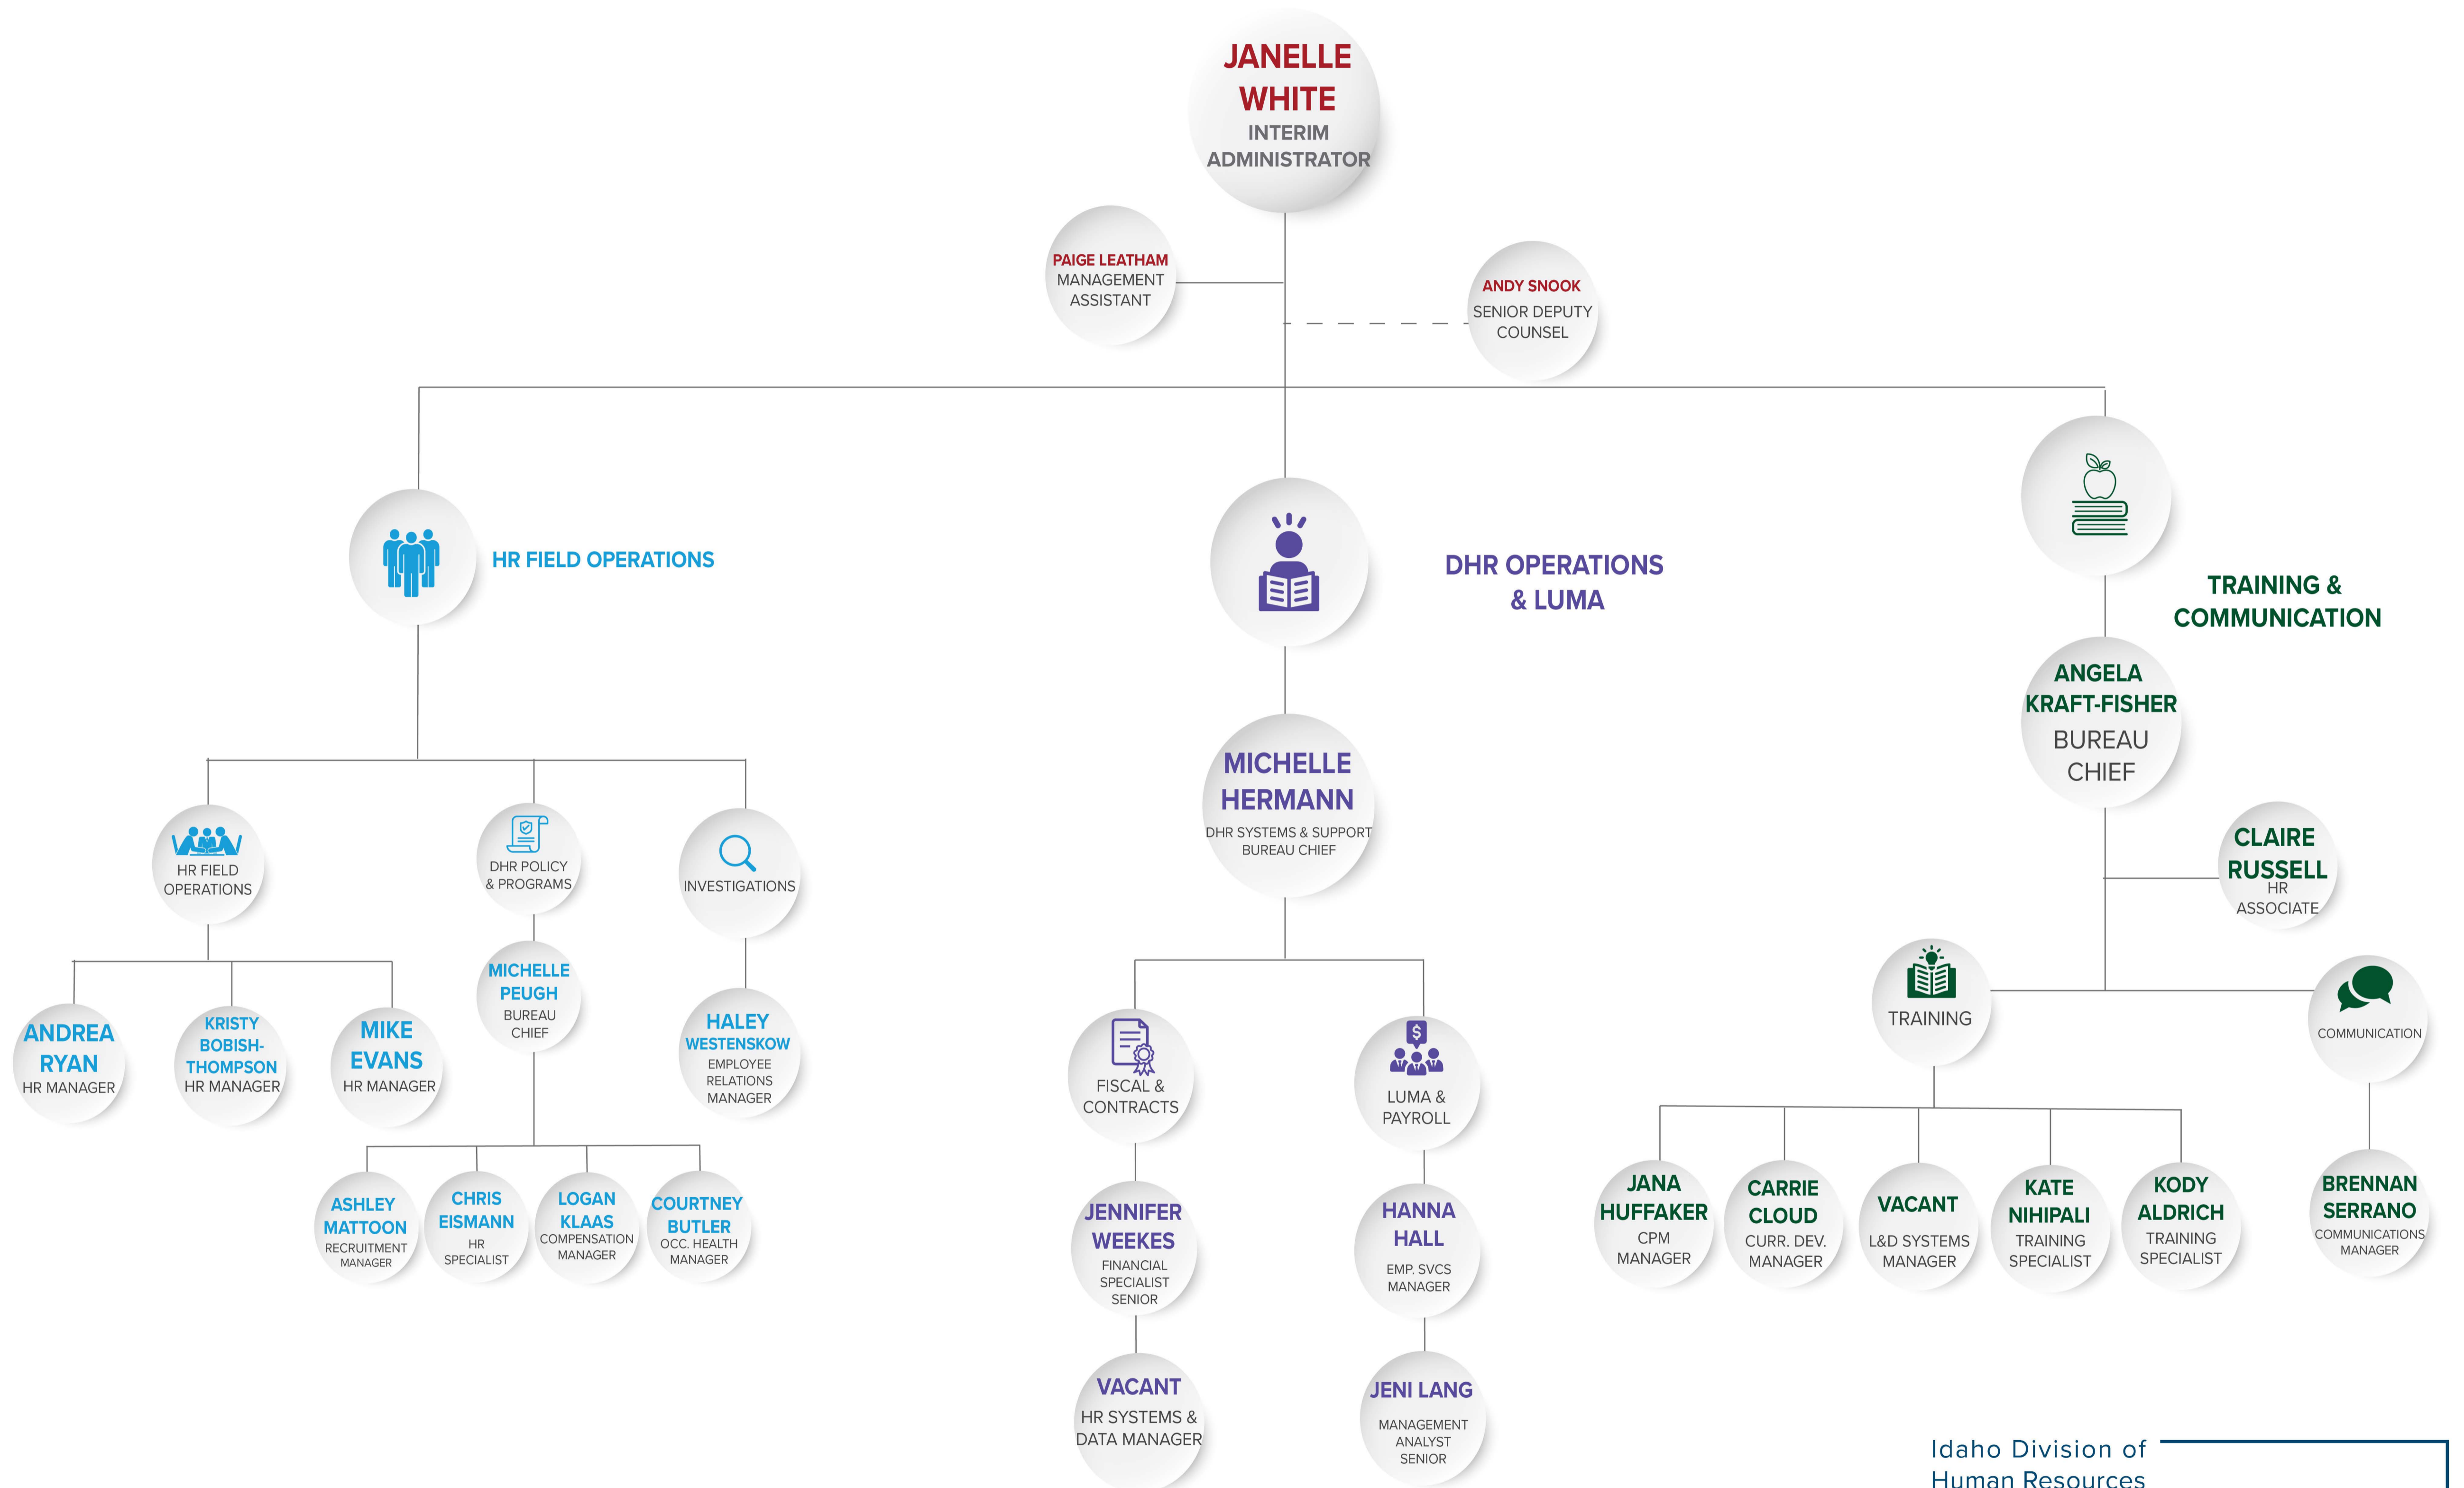

DHR Organization Chart - Rev. 10.3.23

DHR Organization Chart - Rev. 9.26.23

ANDREA RYAN
HR MANAGER

DHR Organization Chart - Rev. 10.16.23